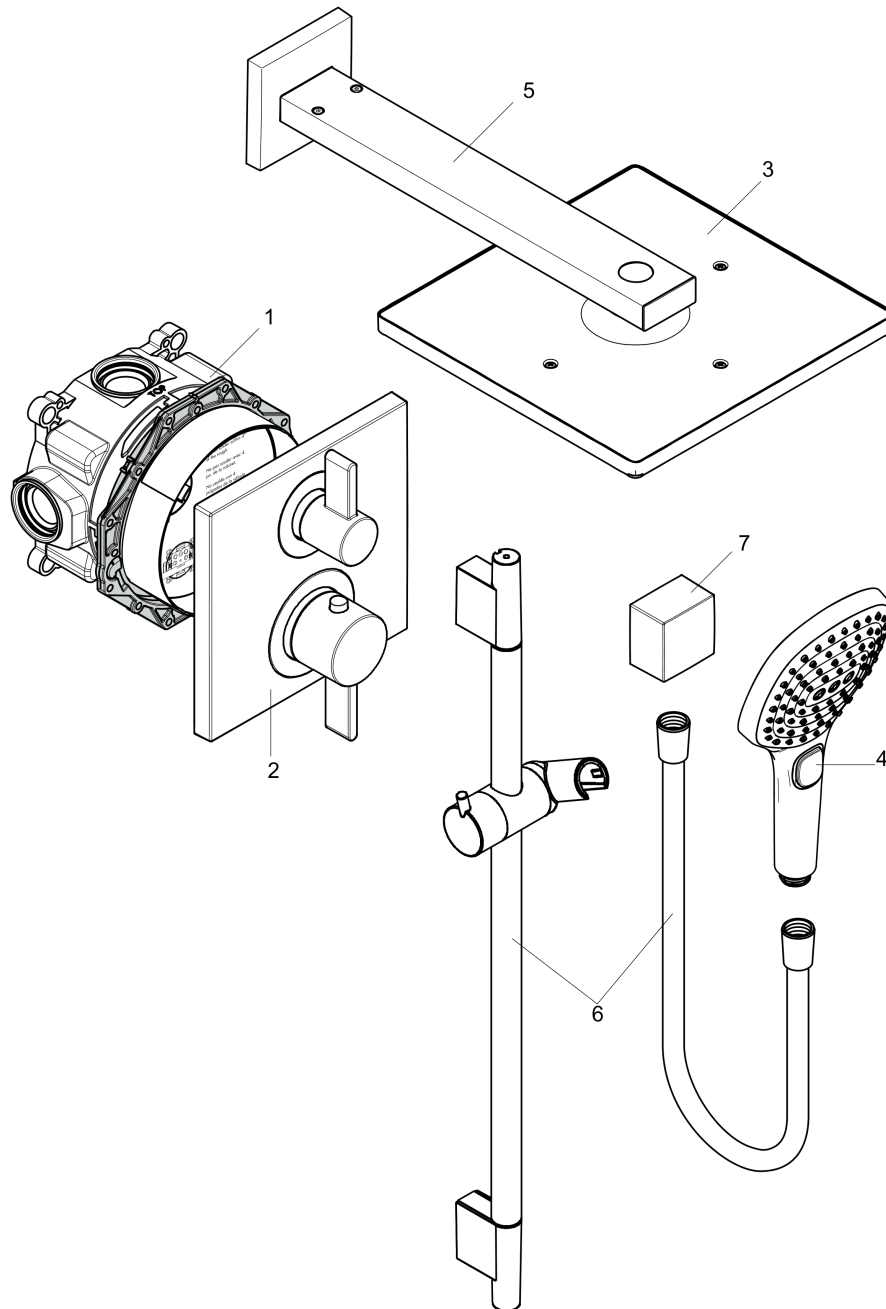

Raindance E
Thermostatic Showerhead/Wallbar Set with Rough, 2.0 GPM
 Surface: **brushed nickel** Part no. : **04914820**

Description

Features

- Consists of: Showerhead, hand shower, Wallbar, Showerarm, Thermostatic Trim, Rough, Wall Outlet, Handshower hose
- Shower head size: 300 x 300 mm
- Spray modes overhead shower: Rain
- Spray modes hand shower: RainAir, Rain, Whirl
- Flow: 2.0 GPM (7.6 L/Min)
- Profile stand pipe: round
- Pivot connector prevents hose from tangling
- Use of outlets: Volume control and diverter for 2 outlets
- Slider: hand shower holder of plastic

Item details

List Price \$ 2,445.00

Technology

Compliance

Product image

Scale drawing

Raindance E
Thermostatic Showerhead/Wallbar Set with Rough, 2.0 GPM
 Surface: **brushed nickel** Part no. : **04914820**

Exploded drawing

Year of production: >08/20

Raindance E
Thermostatic Showerhead/Wallbar Set with Rough, 2.0 GPM
 Surface: **brushed nickel** Part no. : **04914820**

Spare parts list

Year of production: >08/20

| Pos. | Description | Part no. | Price | PU |
|-------------|--------------------|-----------------|--------------|-----------|
| 1 | base body | 01850181 | - | 1 |
| 2 | Finish set | 15714821 | - | 1 |
| 3 | showerhead cpl. | 26239821 | - | 1 |
| 4 | handshower | 04528820 | - | 1 |
| 5 | shower arm | 04731820 | - | 1 |
| 6 | wall bar cpl. | 28632820 | - | 1 |
| 7 | - | 26455821 | - | 1 |