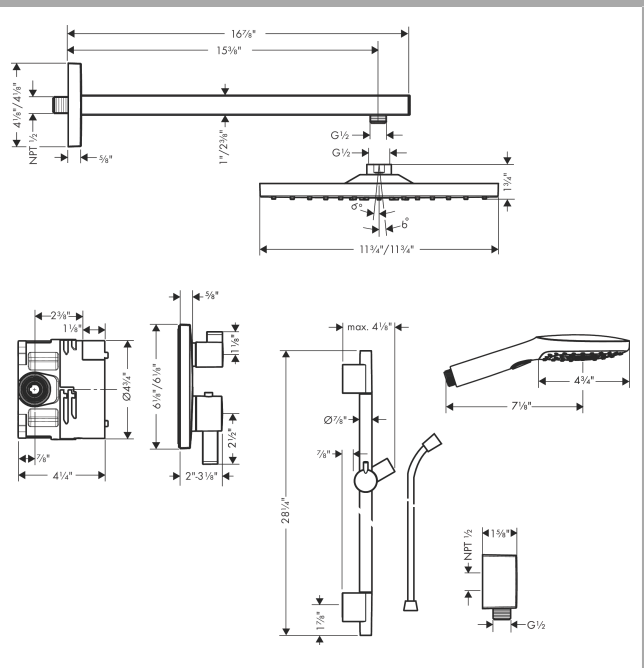

Raindance E
Thermostatic Showerhead/Wallbar Set with Rough, 2.0 GPM
 Surface: **brushed nickel** Part no. : **04914820**

Description

Features

- Consists of: Showerhead, hand shower, Wallbar, Showerarm, Thermostatic Trim, Rough, Wall Outlet, Handshower hose
- Shower head size: 300 x 300 mm
- Spray modes overhead shower: Rain
- Spray modes hand shower: RainAir, Rain, Whirl
- Flow: 2.0 GPM (7.6 L/Min)
- Profile stand pipe: round
- Pivot connector prevents hose from tangling
- Use of outlets: Volume control and diverter for 2 outlets
- Slider: hand shower holder of plastic

Item details

List Price \$ 2,445.00

Technology

Compliance

Product image

Scale drawing

Raindance E
Thermostatic Showerhead/Wallbar Set with Rough, 2.0 GPM
 Surface: **brushed nickel** Part no. : **04914820**

Exploded drawing

Year of production: >08/20

Raindance E
Thermostatic Showerhead/Wallbar Set with Rough, 2.0 GPM
 Surface: **brushed nickel** Part no. : **04914820**

Spare parts list

Year of production: >08/20

| Pos. | Description | Part no. | Price | PU |
|-------------|--------------------|-----------------|--------------|-----------|
| 1 | base body | 01850181 | - | 1 |
| 2 | Finish set | 15714821 | - | 1 |
| 3 | showerhead cpl. | 26239821 | - | 1 |
| 4 | handshower | 04528820 | - | 1 |
| 5 | shower arm | 04731820 | - | 1 |
| 6 | wall bar cpl. | 28632820 | - | 1 |
| 7 | - | 26455821 | - | 1 |